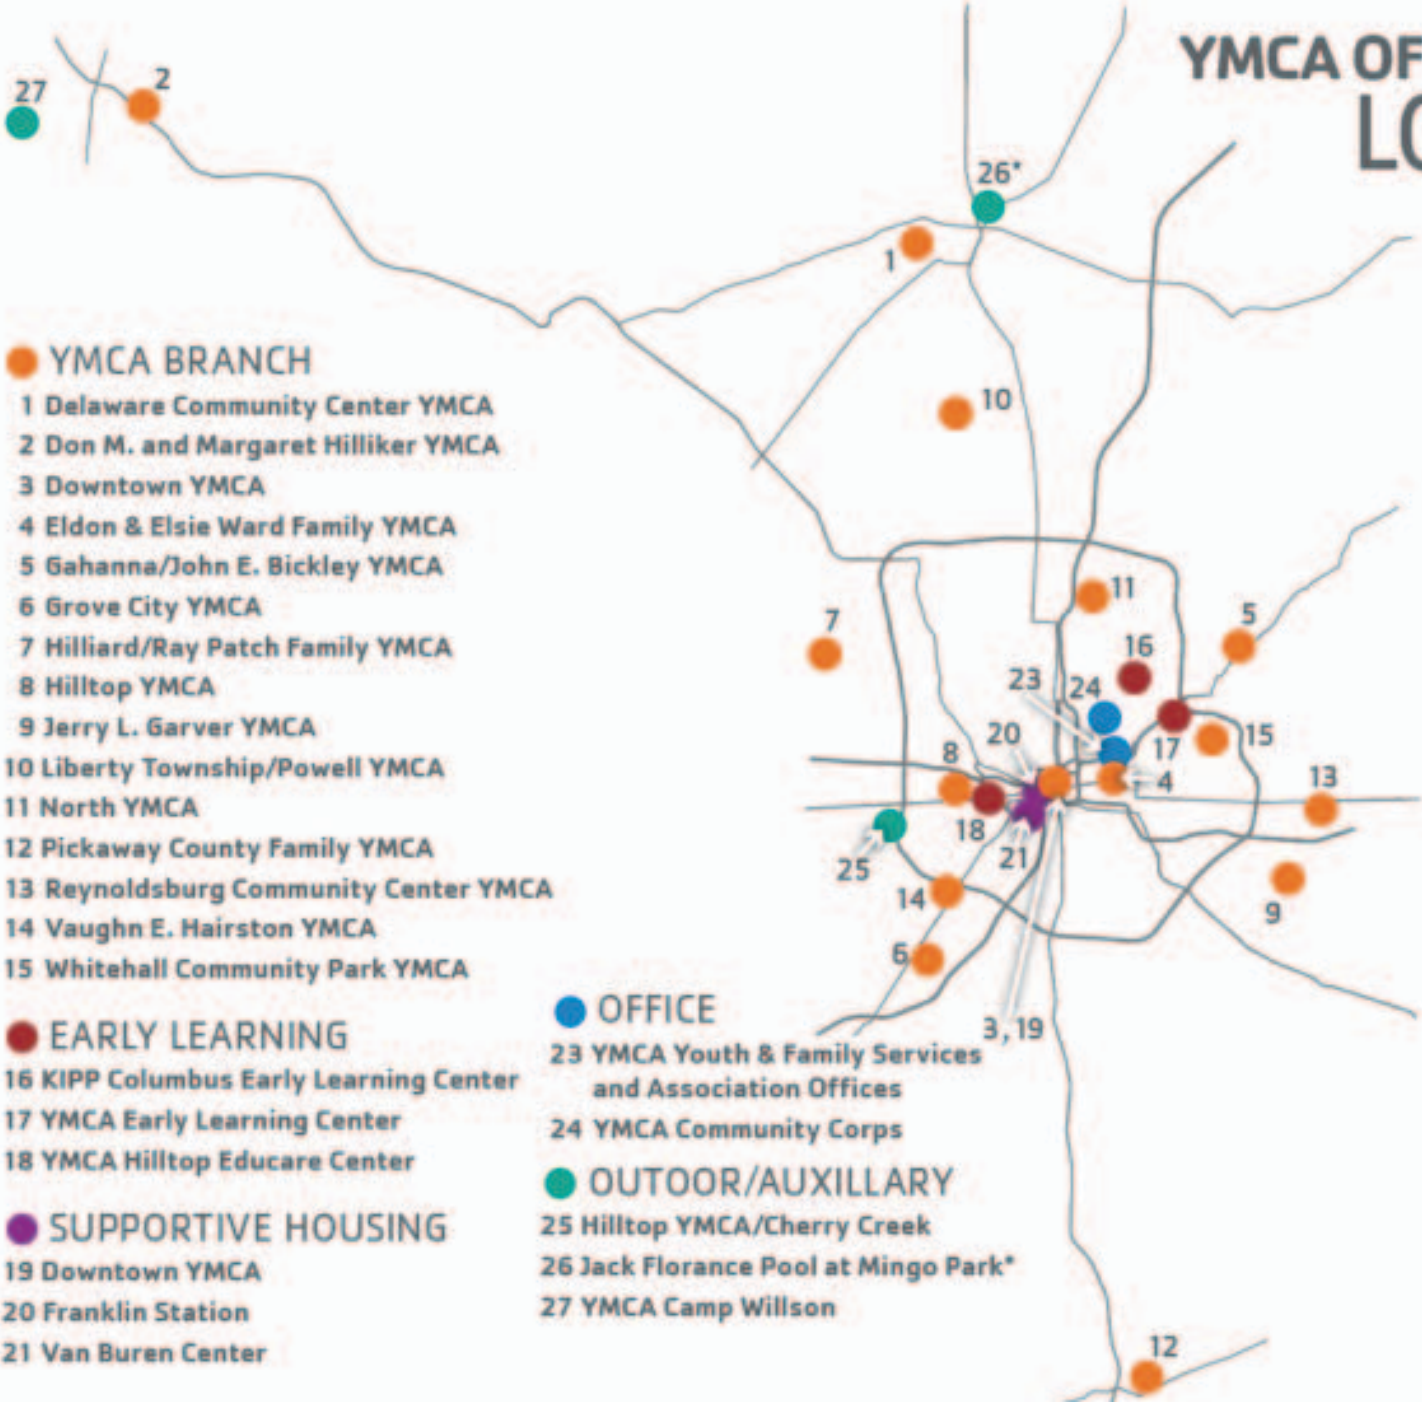

YMCA OF CENTRAL OHIO LOCATIONS

● YMCA BRANCH

- 1 Delaware Community Center YMCA
- 2 Don M. and Margaret Hilliker YMCA
- 3 Downtown YMCA
- 4 Eldon & Elsie Ward Family YMCA
- 5 Gahanna/John E. Bickley YMCA
- 6 Grove City YMCA
- 7 Hilliard/Ray Patch Family YMCA
- 8 Hilltop YMCA
- 9 Jerry L. Garver YMCA
- 10 Liberty Township/Powell YMCA
- 11 North YMCA
- 12 Pickaway County Family YMCA
- 13 Reynoldsburg Community Center YMCA
- 14 Vaughn E. Hairston YMCA
- 15 Whitehall Community Park YMCA

● EARLY LEARNING

- 16 KIPP Columbus Early Learning Center
- 17 YMCA Early Learning Center
- 18 YMCA Hilltop Educare Center

● SUPPORTIVE HOUSING

- 19 Downtown YMCA
- 20 Franklin Station
- 21 Van Buren Center

● OFFICE

- 23 YMCA Youth & Family Services and Association Offices
- 24 YMCA Community Corps

● OUTDOOR/AUXILLARY

- 25 Hilltop YMCA/Cherry Creek
- 26 Jack Florance Pool at Mingo Park*
- 27 YMCA Camp Willson

YMCA OF CENTRAL OHIO LOCATIONS

YMCA BRANCH

- 1 Delaware Community Center YMCA
- 2 Don M. and Margaret Hilliker YMCA
- 3 Downtown YMCA
- 4 Eldon & Elsie Ward Family YMCA
- 5 Gahanna/John E. Bickley YMCA
- 6 Grove City YMCA
- 7 Hilliard/Ray Patch Family YMCA
- 8 Hilltop YMCA
- 9 Jerry L. Garver YMCA
- 10 Liberty Township/Powell YMCA
- 11 North YMCA
- 12 Pickaway County Family YMCA
- 13 Reynoldsburg Community Center YMCA
- 14 Vaughn E. Hairston YMCA
- 15 Whitehall Community Park YMCA