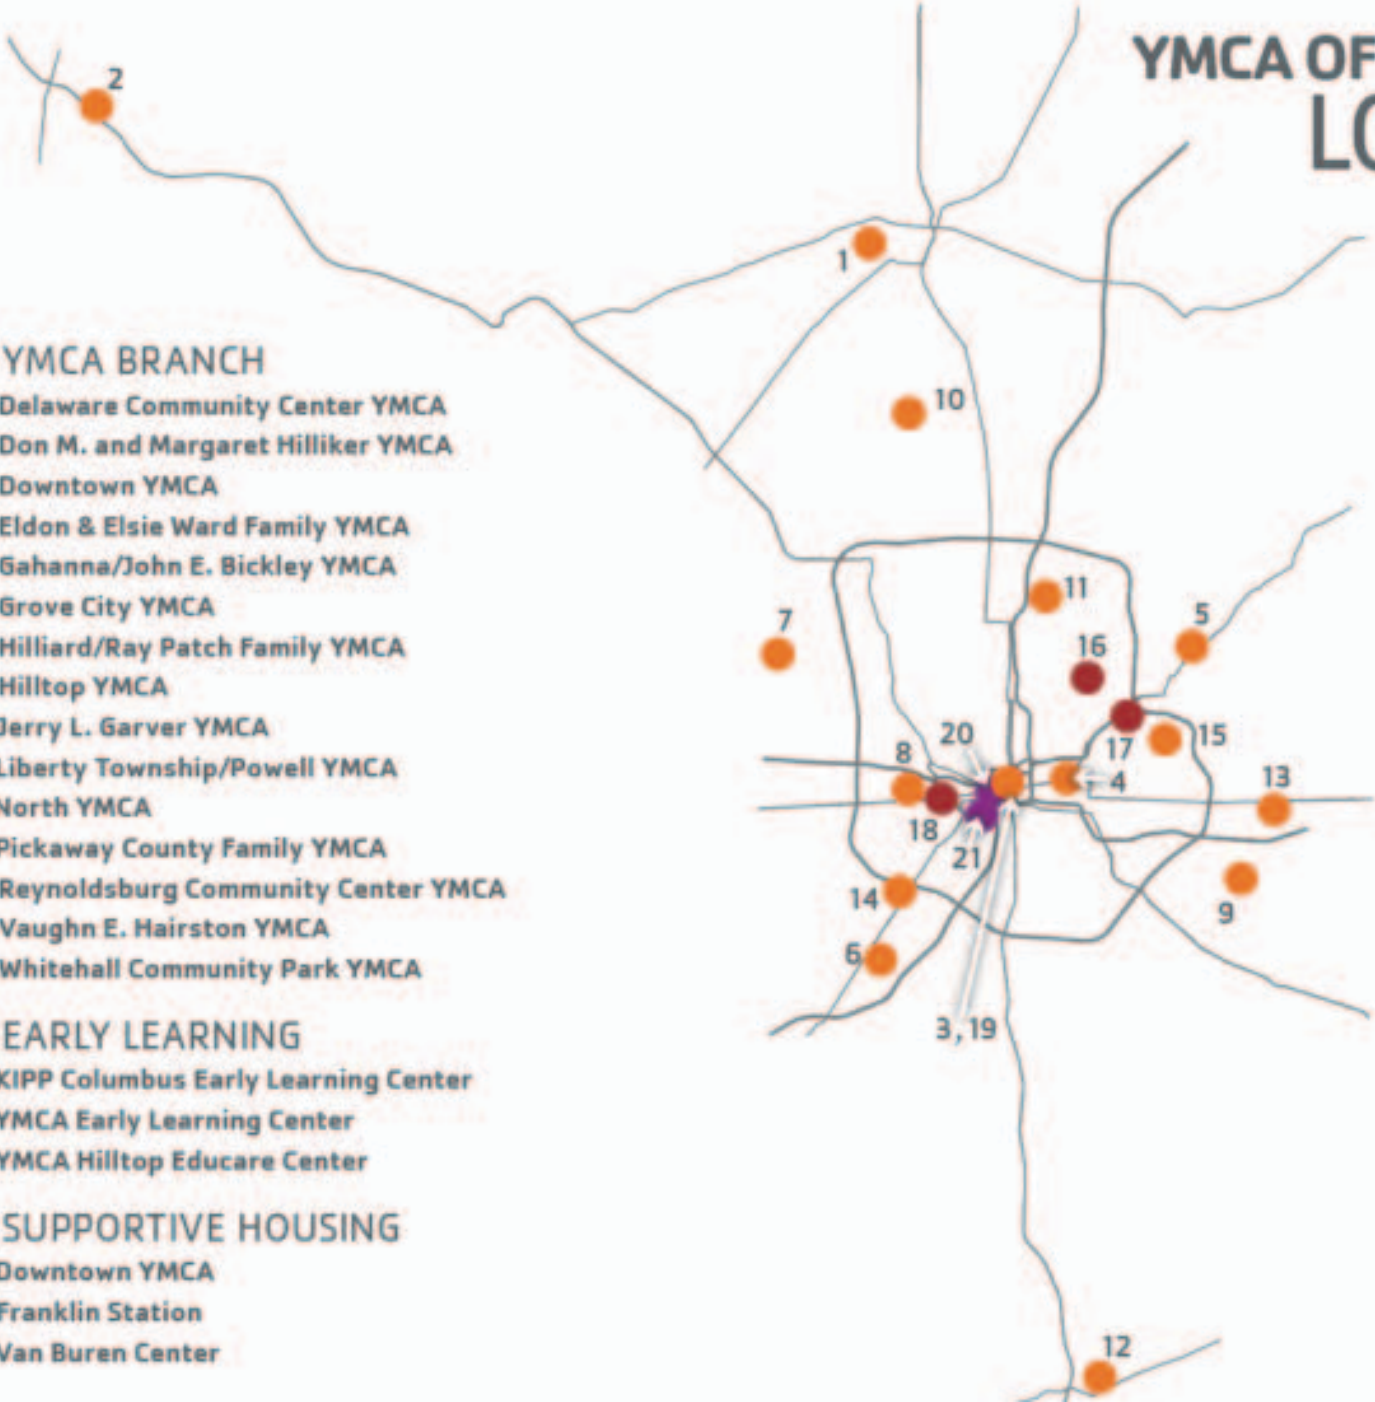

● YMCA BRANCH

- 1 Delaware Community Center YMCA
- 2 Don M. and Margaret Hilliker YMCA
- 3 Downtown YMCA
- 4 Eldon & Elsie Ward Family YMCA
- 5 Gahanna/John E. Bickley YMCA
- 6 Grove City YMCA
- 7 Hilliard/Ray Patch Family YMCA
- 8 Hilltop YMCA
- 9 Jerry L. Garver YMCA
- 10 Liberty Township/Powell YMCA
- 11 North YMCA
- 12 Pickaway County Family YMCA
- 13 Reynoldsburg Community Center YMCA
- 14 Vaughn E. Hairston YMCA
- 15 Whitehall Community Park YMCA

● EARLY LEARNING

- 16 KIPP Columbus Early Learning Center
- 17 YMCA Early Learning Center
- 18 YMCA Hilltop Educare Center

YMCA OF CENTRAL OHIO LOCATIONS

● YMCA BRANCH

- 1 Delaware Community Center YMCA
- 2 Don M. and Margaret Hilliker YMCA
- 3 Downtown YMCA
- 4 Eldon & Elsie Ward Family YMCA
- 5 Gahanna/John E. Bickley YMCA
- 6 Grove City YMCA
- 7 Hilliard/Ray Patch Family YMCA
- 8 Hilltop YMCA
- 9 Jerry L. Garver YMCA
- 10 Liberty Township/Powell YMCA
- 11 North YMCA
- 12 Pickaway County Family YMCA
- 13 Reynoldsburg Community Center YMCA
- 14 Vaughn E. Hairston YMCA
- 15 Whitehall Community Park YMCA

● EARLY LEARNING

- 16 KIPP Columbus Early Learning Center
- 17 YMCA Early Learning Center
- 18 YMCA Hilltop Educare Center

● SUPPORTIVE HOUSING

- 19 Downtown YMCA
- 20 Franklin Station
- 21 Van Buren Center

YMCA OF CENTRAL OHIO LOCATIONS

● YMCA BRANCH

- 1 Delaware Community Center YMCA
- 2 Don M. and Margaret Hilliker YMCA
- 3 Downtown YMCA
- 4 Eldon & Elsie Ward Family YMCA
- 5 Gahanna/John E. Bickley YMCA
- 6 Grove City YMCA
- 7 Hilliard/Ray Patch Family YMCA
- 8 Hilltop YMCA
- 9 Jerry L. Garver YMCA
- 10 Liberty Township/Powell YMCA
- 11 North YMCA
- 12 Pickaway County Family YMCA
- 13 Reynoldsburg Community Center YMCA
- 14 Vaughn E. Hairston YMCA
- 15 Whitehall Community Park YMCA