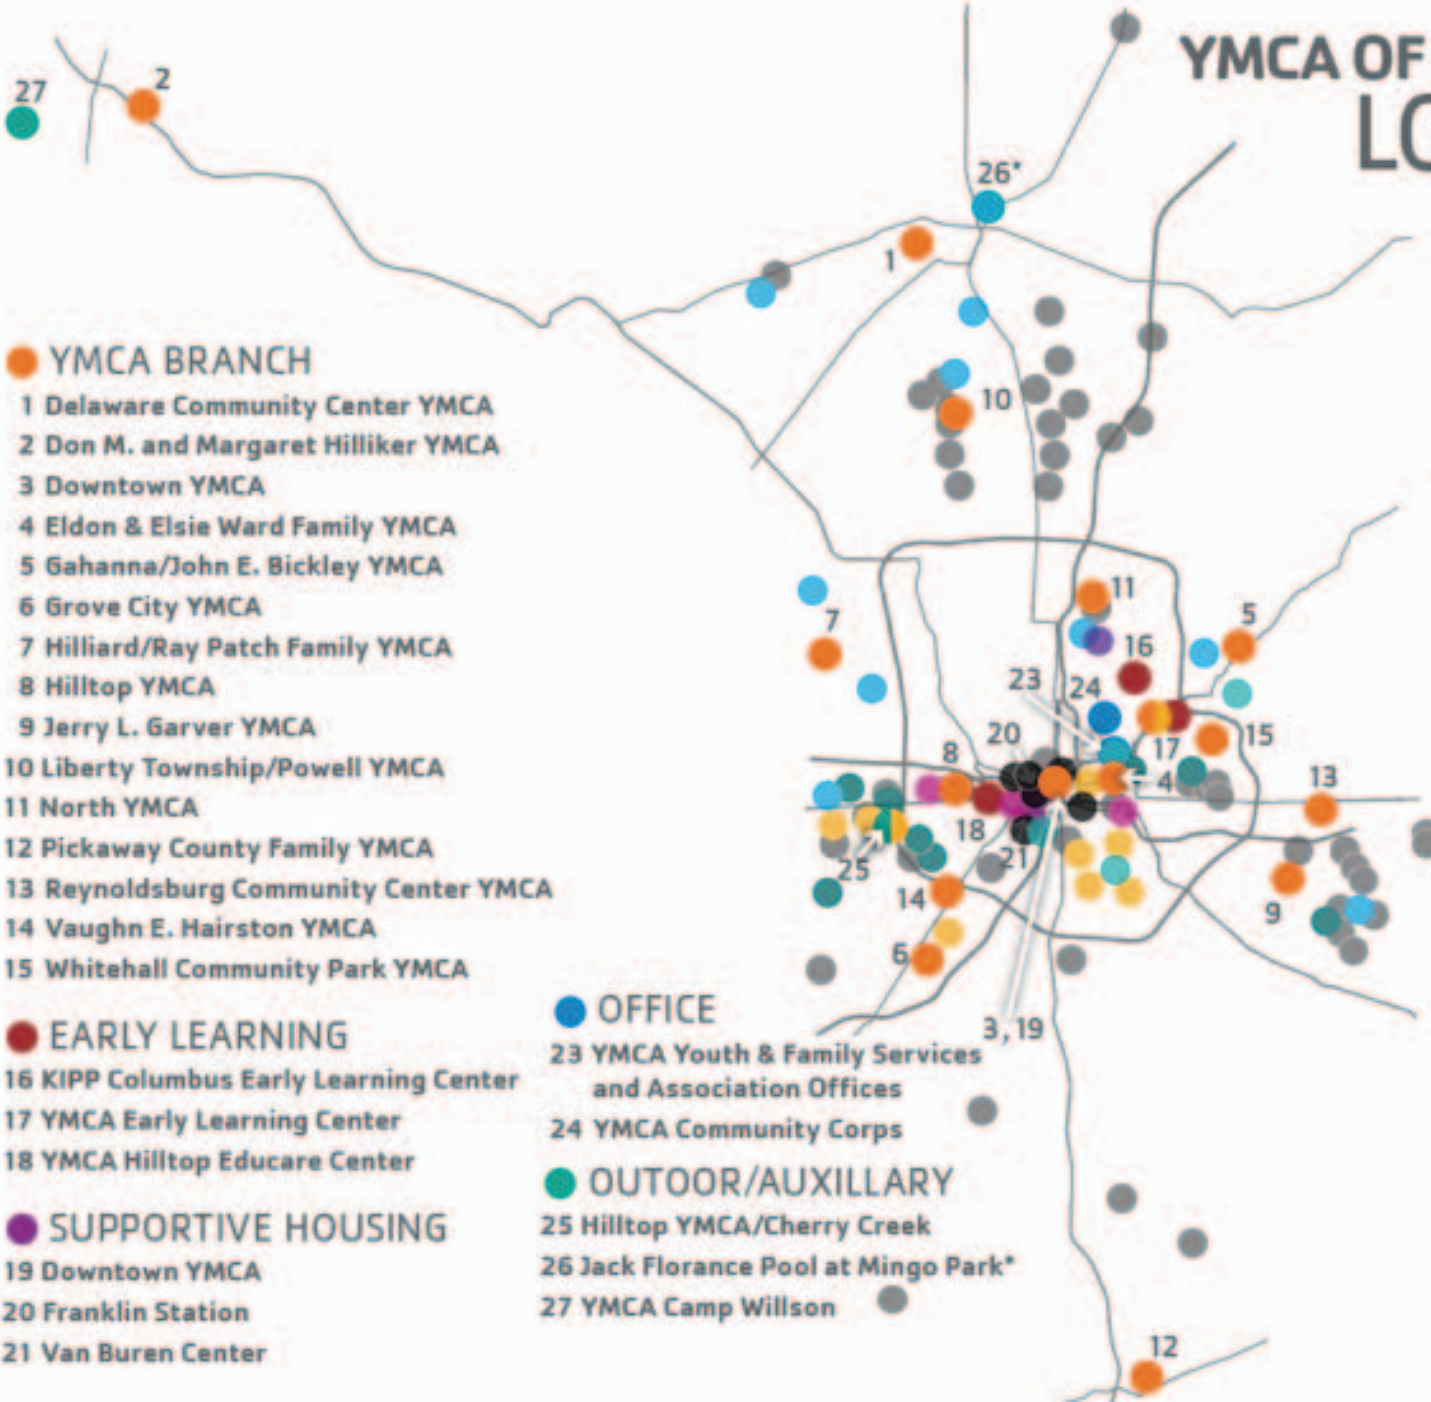

YMCA BRANCH

- 1 Delaware Community Center YMCA
- 2 Don M. and Margaret Hilliker YMCA
- 3 Downtown YMCA
- 4 Eldon & Elsie Ward Family YMCA
- 5 Gahanna/John E. Bickley YMCA
- 6 Grove City YMCA
- 7 Hilliard/Ray Patch Family YMCA
- 8 Hilltop YMCA
- 9 Jerry L. Garver YMCA
- 10 Liberty Township/Powell YMCA
- 11 North YMCA
- 12 Pickaway County Family YMCA
- 13 Reynoldsburg Community Center YMCA
- 14 Vaughn E. Hairston YMCA
- 15 Whitehall Community Park YMCA

EARLY LEARNING

- 16 KIPP Columbus Early Learning Center
- 17 YMCA Early Learning Center
- 18 YMCA Hilltop Educare Center

SUPPORTIVE HOUSING

- 19 Downtown YMCA
- 20 Franklin Station
- 21 Van Buren Center

OFFICE

- 23 YMCA Youth & Family Services and Association Offices
- 24 YMCA Community Corps

OUTDOOR/AUXILLARY

- 25 Hilltop YMCA/Cherry Creek
- 26 Jack Florance Pool at Mingo Park*
- 27 YMCA Camp Willson

YOUTH DEVELOPMENT

- 55 Licensed Before & After School Care sites*
- 20 Summer Day Camp sites*
- 13 Licensed Summer Before & After Day Camp sites*
- 14 Summer Food Program sites*
- Head Start sites**
- Preschool sites*
- Kindergarten Plus site

CHRONIC DISEASE

- Enhance^{SM} Fitness sites
- Healthy Weight and Your Child site*
- LIVESTRONG^{SM} at the YMCA sites*
- OhioHealth Delay The Disease^{SM} sites*
- YMCA Diabetes Prevention Program sites*

OTHER

- Corporate Wellness sites
- Positive Alternative Learning for Students sites*

*Some or all sites located at a YMCA Branch
**Six sites operated in partnership with external agencies